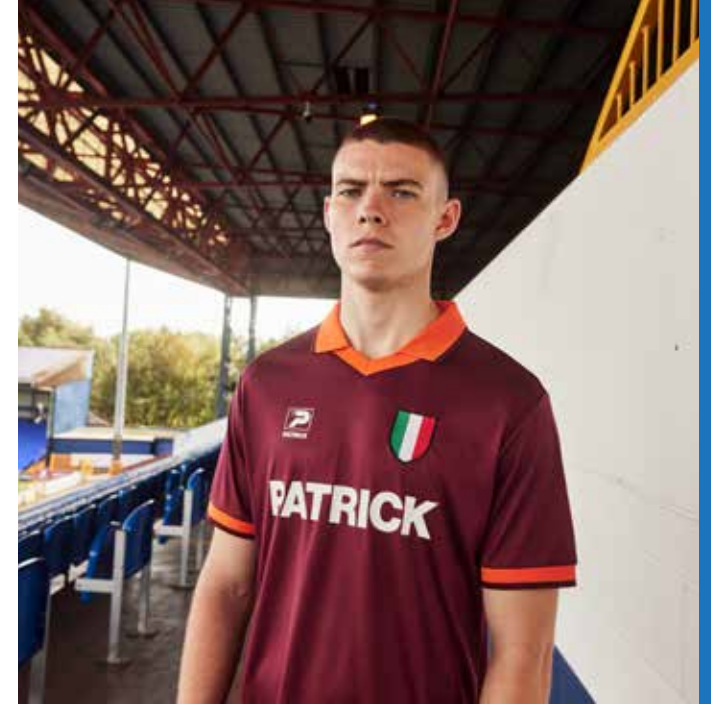

Available on request