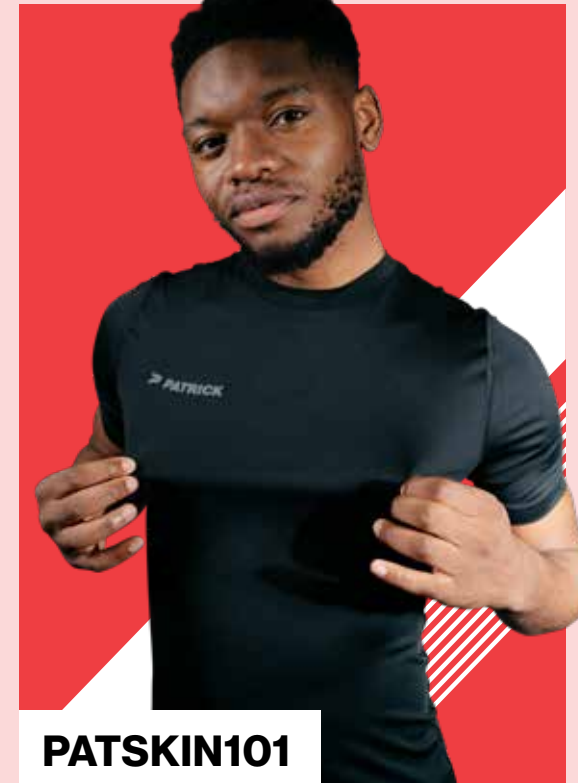

PAT

Highlights

PAT125

Don't let rain hinder your performance on the field! The PAT125 jacket blocks wind and rain while preserving your freedom of movement. It features a removable hood, zippered side pockets, elasticated sleeve ends and water-repellent fabric to let you play dry and comfortably. Reflective details to ensure extra visibility and protection.

PAT135

Enjoy the outdoors with the PAT135 jacket! This lightweight and padded winter coat provides complete protection against cold weather. It includes a removable hood, zippered side pockets to securely store items, a stand-up collar with fleece for extra warmth and water-repellent features to keep you dry.