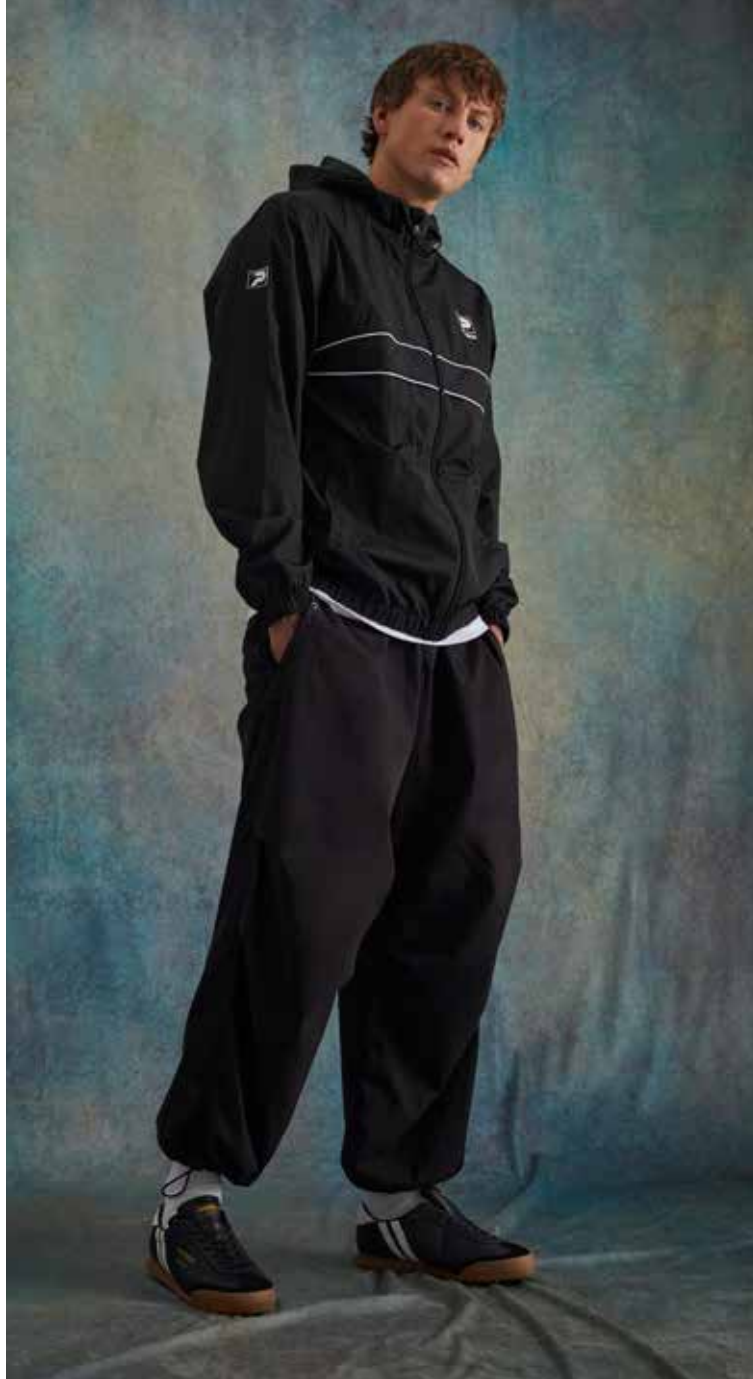

**HORTENSE
1/4 ZIP**
K1H00115

**MAELYS
SWEATSHIRT**
K1H00119

The lifestyle products are not compatible with the contract terms.

Available on request

ERA
WINDBREAKER
K1H00113

ANATOLE
WINDBREAKER
K1H00112

Discover our 2024 new items