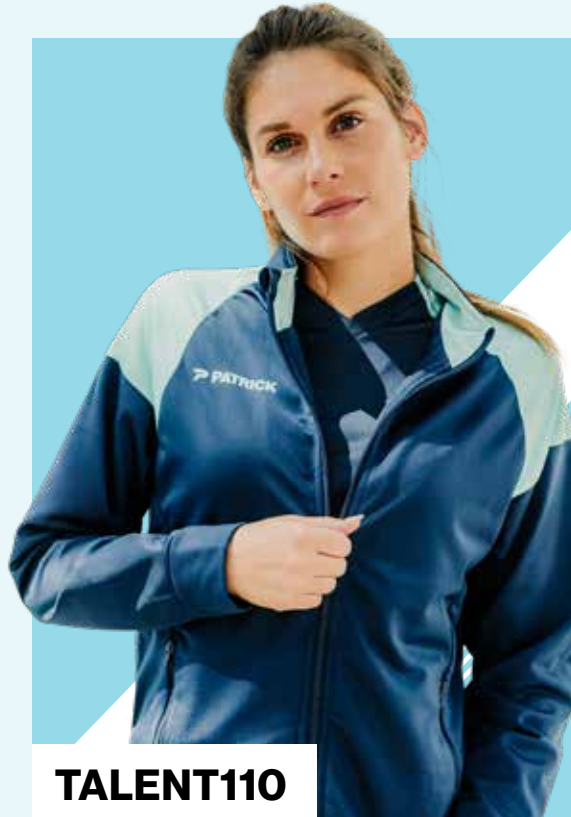

TALENT

Highlights

TALENT101

The perfect shirt for both workouts and casual wear! The TALENT101 T-shirt is a meticulously crafted masterpiece, designed with an eye-catching graphic pattern and V-neck. Its raglan sleeves enhance mobility, while the fast-drying, breathable fabric ensures exceptional comfort. The versatile tone-on-tone pattern adds an elegant yet sporty touch.