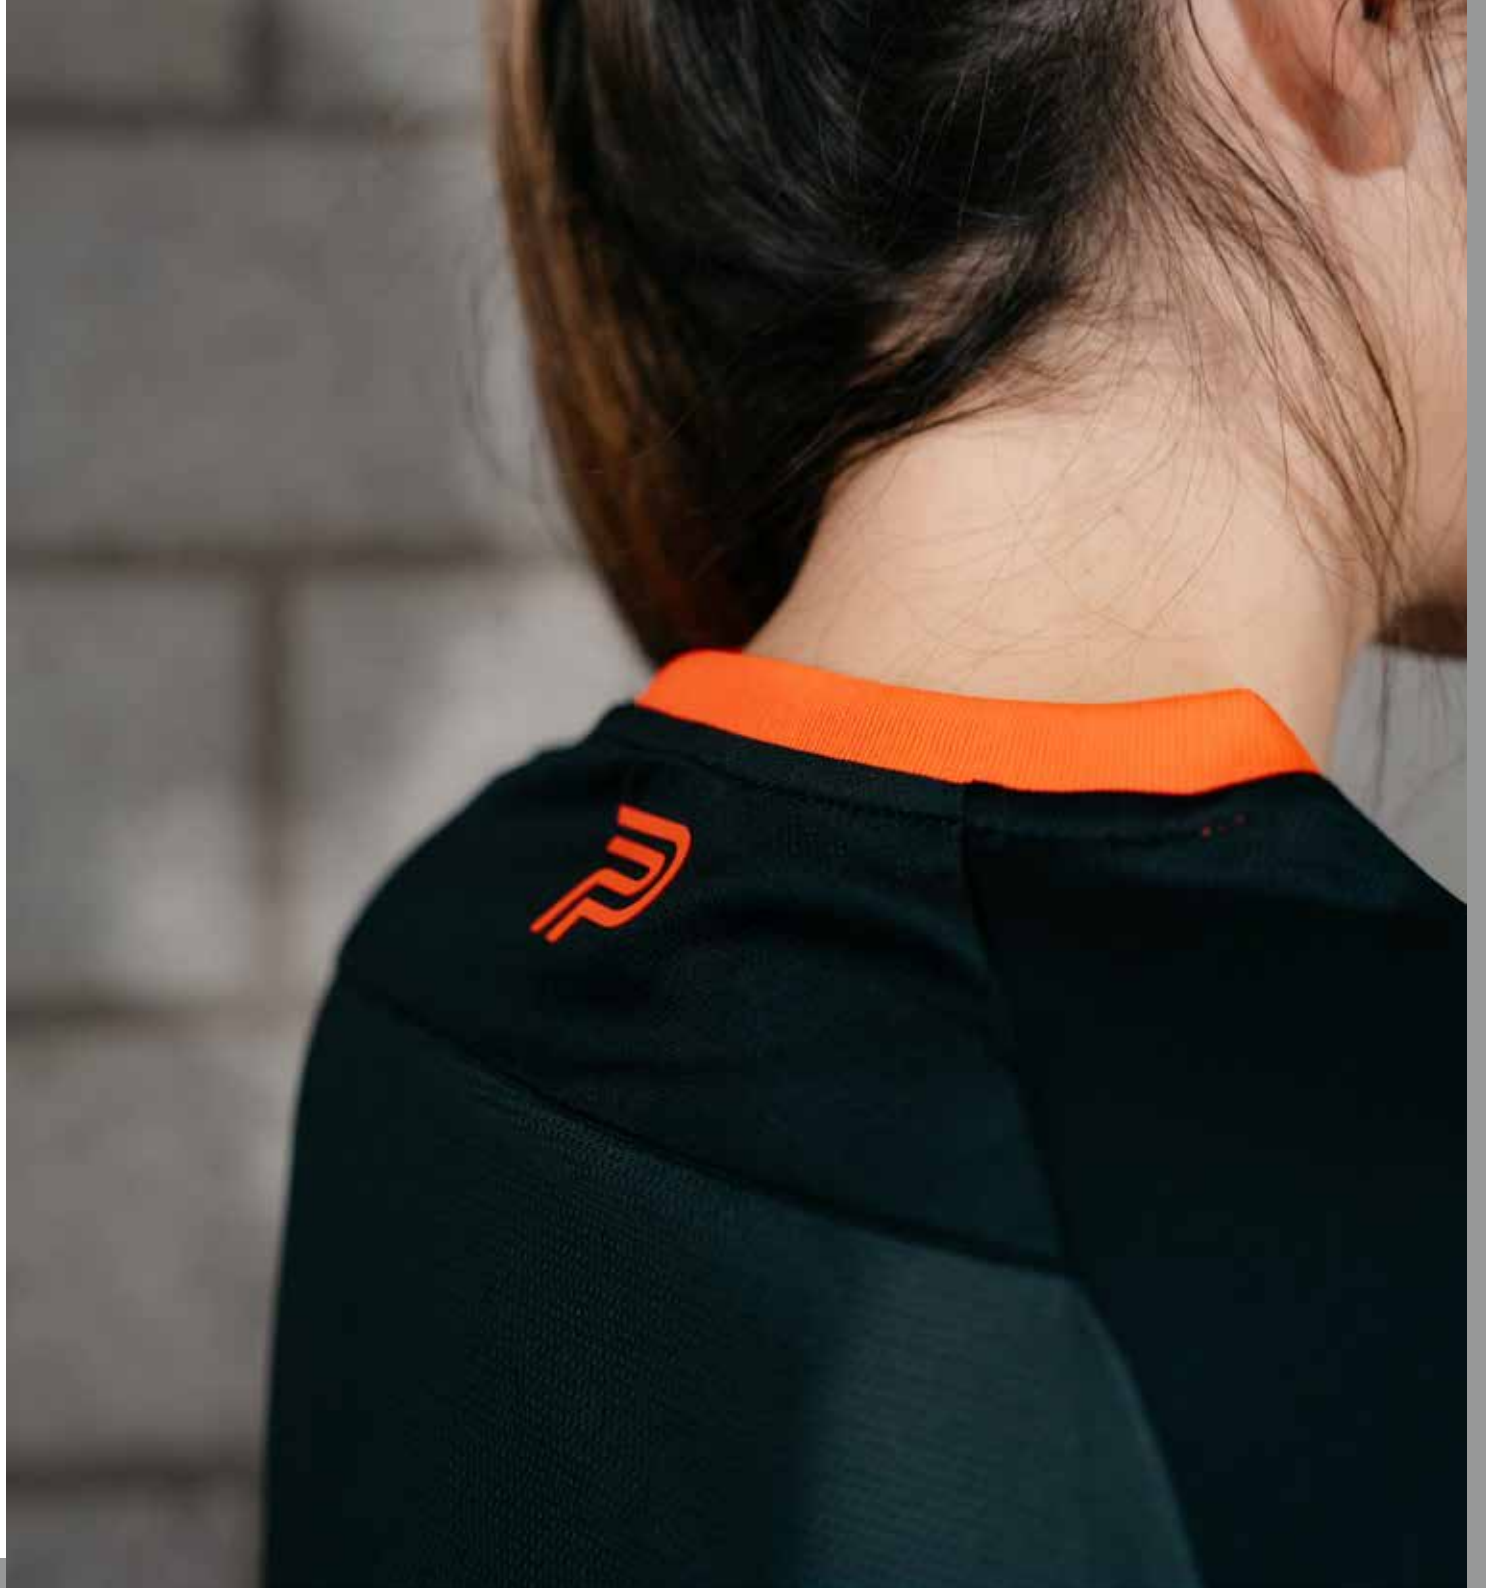

€39⁹⁵

women

Fiber content 100% polyester
3XS-XXL

BCO

EXCLPER115

Experience the ultimate blend of fashion and comfort with the EXCLPER115 sweater! It features an eco-conscious design, convenient 1/4 zipper, raglan sleeves for flexibility, and fast-drying breathable mesh fabric to keep you comfortable. This sweater has a straight cut, V-collar and eye-catching details to effortlessly complete your look.